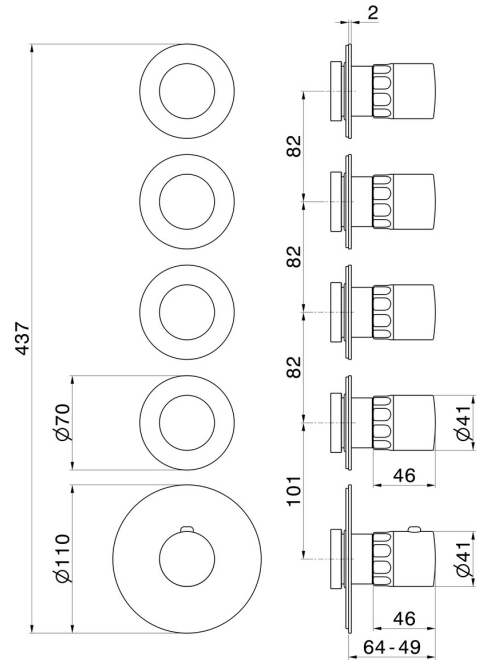

73409E.01.093

4 ways out concealed thermostatic multifunction selectors.
3/4" connections. External part - finish Matt Black

FEATURES

Material	Brass/Marble
Installation	Wall concealed part
Outlets	4 Ways Out
Water mixing	Thermostatic
Required for installation	<u>27878.00.000</u>

TECHNICAL DRAWING

73409E.01.093

4 ways out concealed thermostatic multifunction selectors. 3/4" connections. External part - finish Matt Black

AVAILABLE FINISHES

01.093

Matt Black

01.014

finish Matt White