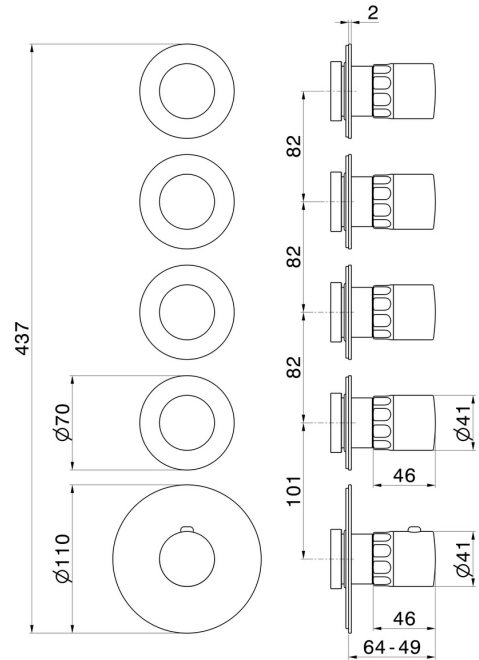

## 73409E.21.018

4 ways out concealed thermostatic multifunction selectors.  
3/4" connections. External part - finish Chrome

### TECHNICAL DRAWING

**73409E.21.018**

4 ways out concealed thermostatic multifunction selectors. 3/4" connections. External part - finish Chrome

**AVAILABLE FINISHES**

---

**21.018**

Chrome

**01.014**