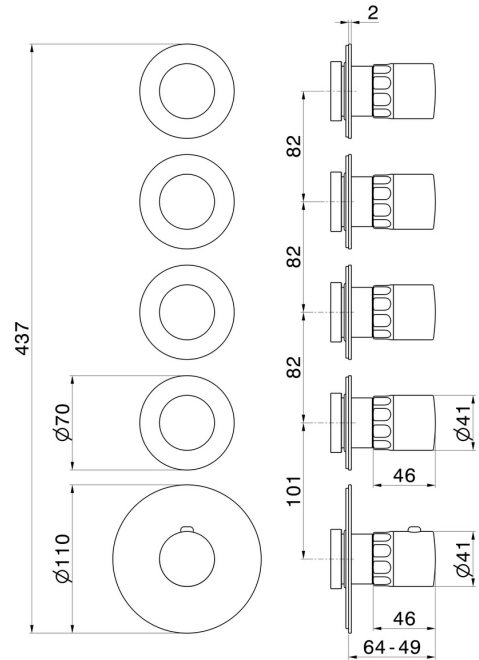

73409E.59.064

4 ways out concealed thermostatic multifunction selectors.
3/4" connections. External part - finish PVD Brushed Gun Metal

FEATURES

Material	Brass/Marble
Installation	Wall concealed part
Outlets	4 Ways Out
Water mixing	Thermostatic
Required for installation	<u>27878.00.000</u>

TECHNICAL DRAWING

73409E.59.064

4 ways out concealed thermostatic multifunction selectors. 3/4" connections. External part - finish PVD Brushed Gun Metal

AVAILABLE FINISHES

59.064

PVD Brushed Gun Metal

01.014