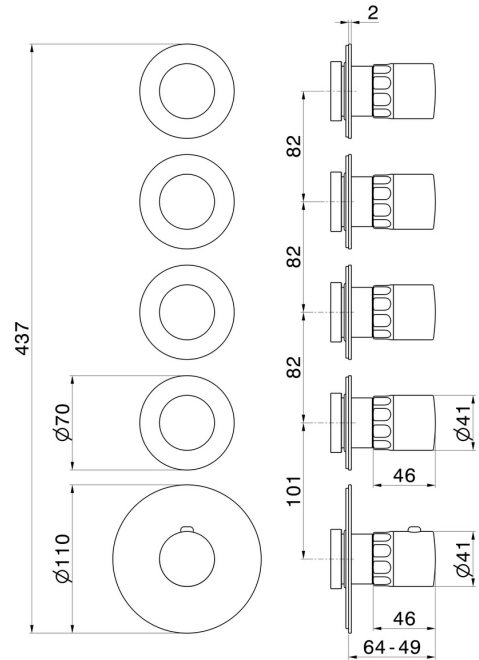

73409E.59.066

4 ways out concealed thermostatic multifunction selectors.
3/4" connections. External part - finish PVD Brushed steel

FEATURES

Material	Brass/Marble
Installation	Wall concealed part
Outlets	4 Ways Out
Water mixing	Thermostatic
Required for installation	<u>27878.00.000</u>

TECHNICAL DRAWING

73409E.59.066

4 ways out concealed thermostatic multifunction selectors. 3/4" connections. External part - finish PVD Brushed steel

AVAILABLE FINISHES

59.066

PVD Brushed steel

01.014

finish Matt White