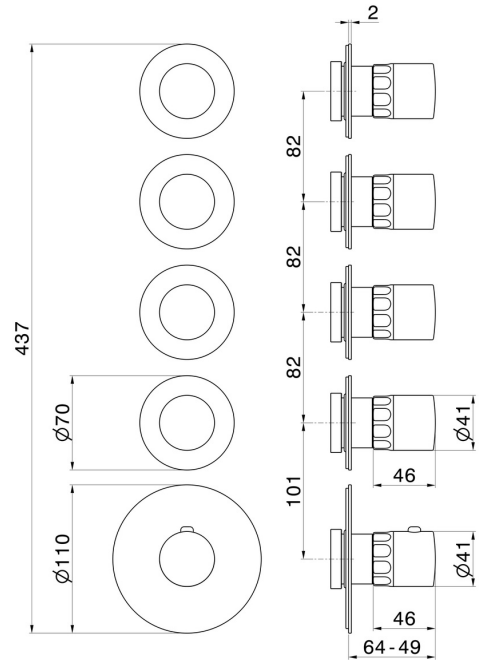

73409E.59.067

4 ways out concealed thermostatic multifunction selectors.
 3/4" connections. External part - finish PVD Brushed Copper
 Bronze

FEATURES

Material	Brass/Marble
Installation	Wall concealed part
Outlets	4 Ways Out
Water mixing	Thermostatic
Required for installation	<u>27878.00.000</u>

TECHNICAL DRAWING

73409E.59.067

4 ways out concealed thermostatic multifunction selectors. 3/4" connections. External part - finish PVD Brushed Copper Bronze

AVAILABLE FINISHES

59.067

PVD Brushed Copper Bronze