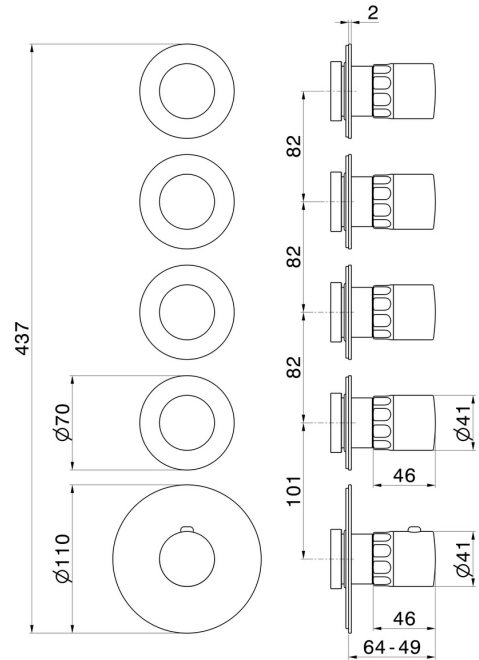

73409E.59.098

4 ways out concealed thermostatic multifunction selectors.
3/4" connections. External part - finish PVD Brushed Pale Gold

FEATURES

Material	Brass/Marble
Installation	Wall concealed part
Outlets	4 Ways Out
Water mixing	Thermostatic
Required for installation	<u>27878.00.000</u>

TECHNICAL DRAWING

73409E.59.098

4 ways out concealed thermostatic multifunction selectors. 3/4" connections. External part - finish PVD Brushed Pale Gold

AVAILABLE FINISHES

59.098

PVD Brushed Pale Gold

01.014