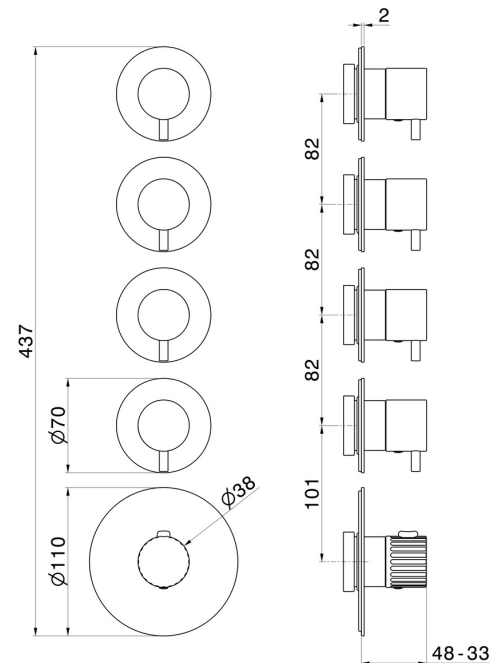

73438ex.59.064

4 ways out concealed thermostatic multifunction selectors -
finish PVD Brushed Gun Metal

External part. 3/4" connections.

PVD Brushed Gun Metal

FEATURES

| | |
|---------------------------|----------------------------|
| Material | Stainless Steel |
| Installation | Wall concealed part |
| Outlets | 4 Ways Out |
| Water mixing | Thermostatic |
| Required for installation | <u>27878.00.000</u> |

TECHNICAL DRAWING

AR Preview
try it in your home

More Details
on our [website](#)

73438ex.59.064

4 ways out concealed thermostatic multifunction selectors - finish PVD Brushed Gun Metal

AVAILABLE FINISHES

59.064