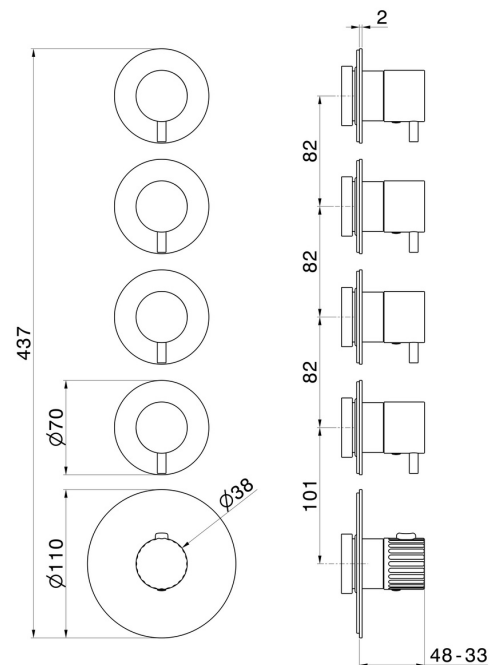

## 73438ex.59.067

4 ways out concealed thermostatic multifunction selectors -  
finish PVD Brushed Copper Bronze

External part. 3/4" connections.

PVD Brushed Copper Bronze

### FEATURES

Material	<b>Stainless Steel</b>
Installation	<b>Wall concealed part</b>
Outlets	<b>4 Ways Out</b>
Water mixing	<b>Thermostatic</b>
Required for installation	<b><u>27878.00.000</u></b>

### TECHNICAL DRAWING

**73438ex.59.067**

4 ways out concealed thermostatic multifunction selectors - finish PVD Brushed Copper Bronze

**59.098**

finish PVD Brushed Pale Gold