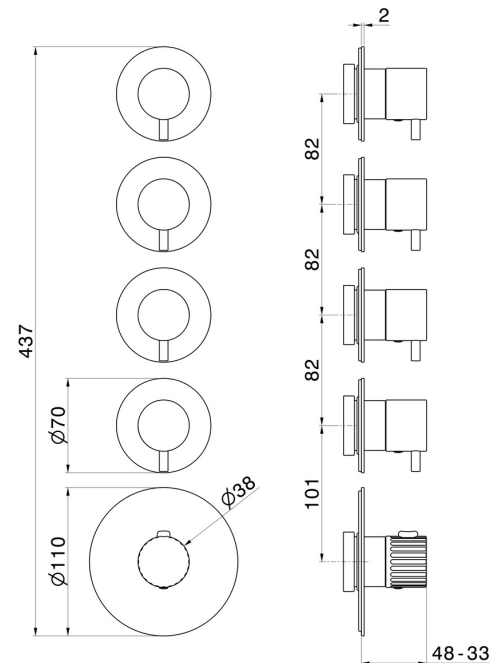

TECHNICAL DRAWING

AR Preview
try it in your home

More Details
on our [website](#)