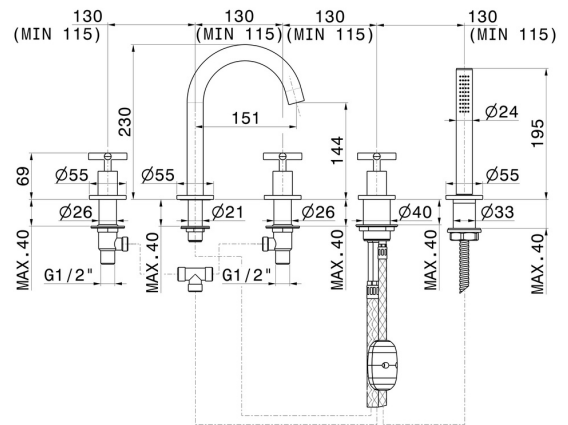

# BLINK

**70882C.58.061**

5-hole complete set of deck-mounted mixer - finish PVD Copper Bronze

With spout, diverter, complete brass hand shower set.

PVD Copper Bronze

## FEATURES

- |               |                          |
|---------------|--------------------------|
| Material      | <b>Brass</b>             |
| Technology    | <b>Save Water</b>        |
| Installation  | <b>Freestanding</b>      |
| Hole type     | <b>5 holes</b>           |
| Diverter type | <b>Mechanic diverter</b> |
| Water mixing  | <b>Mechanical</b>        |

## TECHNICAL DRAWING

**BLINK**

**70882C.58.061**

5-hole complete set of deck-mounted mixer - finish PVD Copper Bronze

**AVAILABLE FINISHES**

---

**58.061**

PVD Copper Bronze