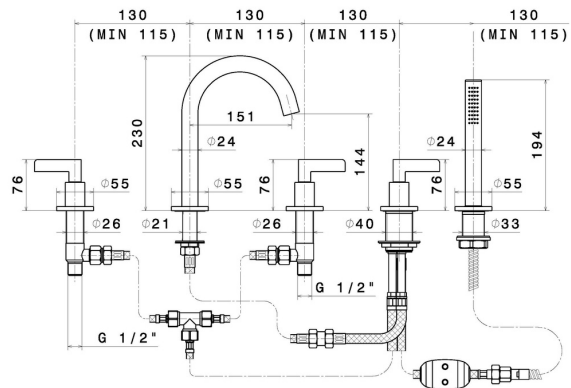

# BLINK CHIC

**71082C.21.018**

5-hole complete set of deck-mounted mixer - finish Chrome

With: spout, diverter, complete brass hand shower set.

Chrome

## FEATURES

Material  
Technology  
Installation  
Hole type  
Diverter type  
Water mixing

**Brass**  
**Save Water**  
**Deck-mounted**  
**5 holes**  
**Mechanic diverter**  
**Mechanical**

## TECHNICAL DRAWING

**BLINK CHIC**

**71082C.21.018**

5-hole complete set of deck-mounted mixer - finish Chrome

**AVAILABLE FINISHES**

---

**21.018**

Chrome