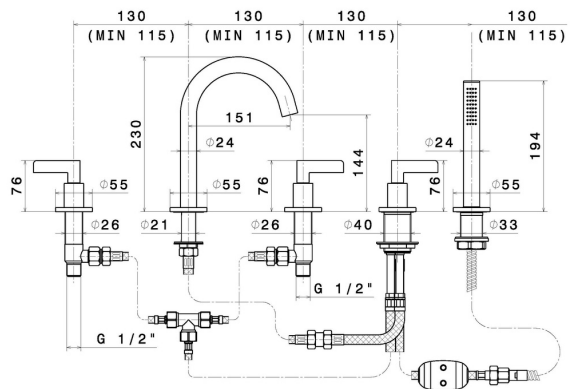

BLINK CHIC

71082C.58.061

5-hole complete set of deck-mounted mixer - finish PVD Copper Bronze

With: spout, diverter, complete brass hand shower set.

PVD Copper Bronze

FEATURES

- Material
- Technology
- Installation
- Hole type
- Diverter type
- Water mixing

- Brass**
- Save Water**
- Deck-mounted**
- 5 holes**
- Mechanic diverter**
- Mechanical**

TECHNICAL DRAWING

BLINK CHIC

71082C.58.061

5-hole complete set of deck-mounted mixer - finish PVD Copper Bronze

AVAILABLE FINISHES