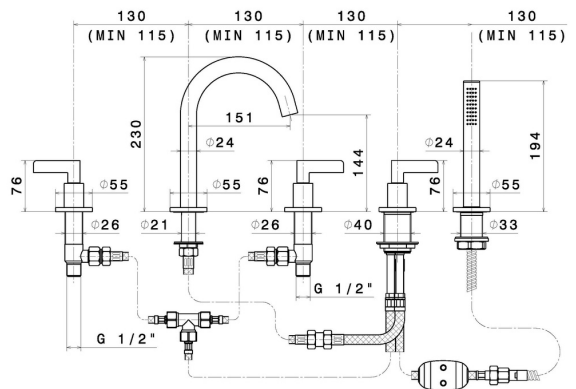

# BLINK CHIC

**71082C.58.063**

5-hole complete set of deck-mounted mixer - finish PVD Gun Metal

With: spout, diverter, complete brass hand shower set.

## FEATURES

- |               |                          |
|---------------|--------------------------|
| Material      | <b>Brass</b>             |
| Technology    | <b>Save Water</b>        |
| Installation  | <b>Deck-mounted</b>      |
| Hole type     | <b>5 holes</b>           |
| Diverter type | <b>Mechanic diverter</b> |
| Water mixing  | <b>Mechanical</b>        |

## TECHNICAL DRAWING

**BLINK CHIC**

**71082C.58.063**

5-hole complete set of deck-mounted mixer - finish PVD Gun Metal

**AVAILABLE FINISHES**

---

**58.063**

PVD Gun Metal