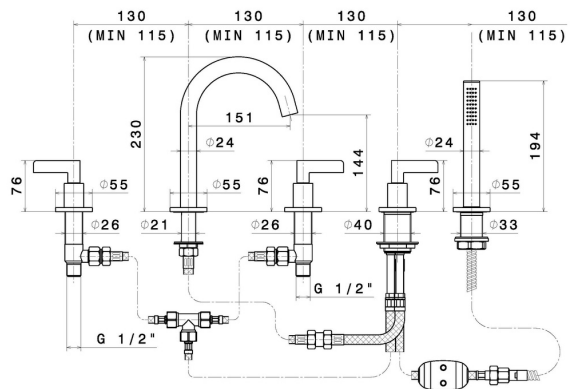

BLINK CHIC

71082C.59.098

5-hole complete set of deck-mounted mixer - finish PVD Brushed Pale Gold

With: spout, diverter, complete brass hand shower set.

PVD Brushed Pale Gold

FEATURES

- Material
- Technology
- Installation
- Hole type
- Diverter type
- Water mixing

- Brass**
- Save Water**
- Deck-mounted**
- 5 holes**
- Mechanic diverter**
- Mechanical**

TECHNICAL DRAWING

BLINK CHIC

71082C.59.098

5-hole complete set of deck-mounted mixer - finish PVD Brushed Pale Gold