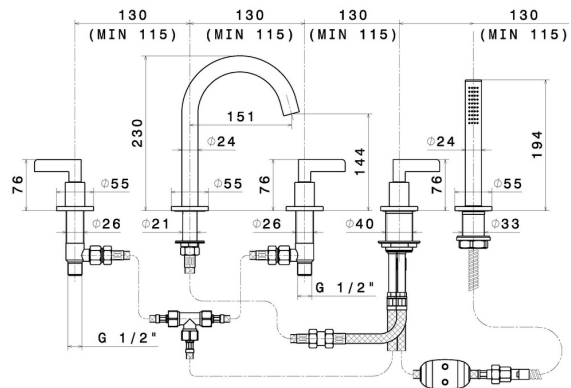

BLINK CHIC

71182C.21.018

5-hole complete set of deck-mounted mixer - finish Chrome
Luxury. With: spout, diverter, complete brass hand shower set.

FEATURES

Material
Technology
Installation
Hole type
Diverter type
Water mixing

Brass
Save Water
Deck-mounted
5 holes
Mechanic diverter
Mechanical

TECHNICAL DRAWING

BLINK CHIC

71182C.21.018

5-hole complete set of deck-mounted mixer - finish Chrome

AVAILABLE FINISHES

21.018

Chrome