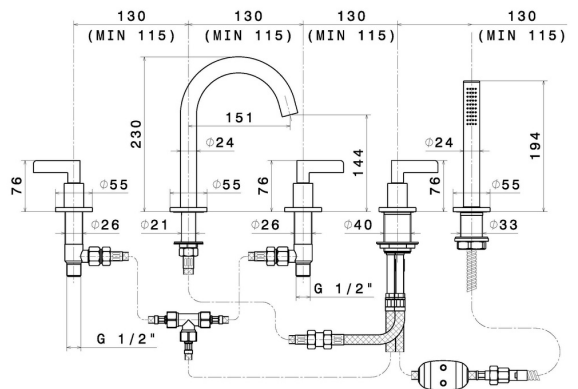

BLINK CHIC

71182C.58.061

5-hole complete set of deck-mounted mixer - finish PVD Copper Bronze

Luxury. With: spout, diverter, complete brass hand shower set.

FEATURES

- | | |
|---------------|--------------------------|
| Material | Brass |
| Technology | Save Water |
| Installation | Deck-mounted |
| Hole type | 5 holes |
| Diverter type | Mechanic diverter |
| Water mixing | Mechanical |

TECHNICAL DRAWING

BLINK CHIC

71182C.58.061

5-hole complete set of deck-mounted mixer - finish PVD Copper Bronze

AVAILABLE FINISHES

58.061

PVD Copper Bronze

01.093