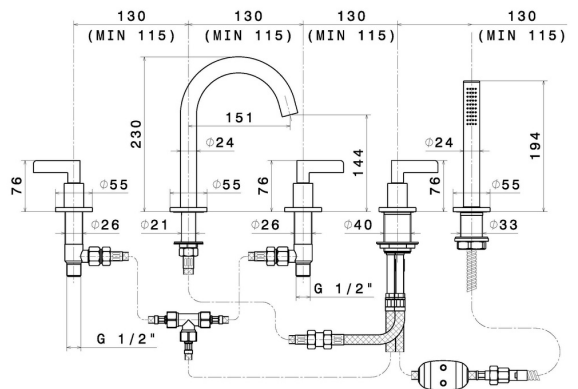

BLINK CHIC

71182C.59.098

5-hole complete set of deck-mounted mixer - finish PVD Brushed Pale Gold

Luxury. With: spout, diverter, complete brass hand shower set.

FEATURES

- | | |
|---------------|--------------------------|
| Material | Brass |
| Technology | Save Water |
| Installation | Deck-mounted |
| Hole type | 5 holes |
| Diverter type | Mechanic diverter |
| Water mixing | Mechanical |

TECHNICAL DRAWING

BLINK CHIC

71182C.59.098

5-hole complete set of deck-mounted mixer - finish PVD Brushed Pale Gold

AVAILABLE FINISHES

59.098

PVD Brushed Pale Gold

01.093