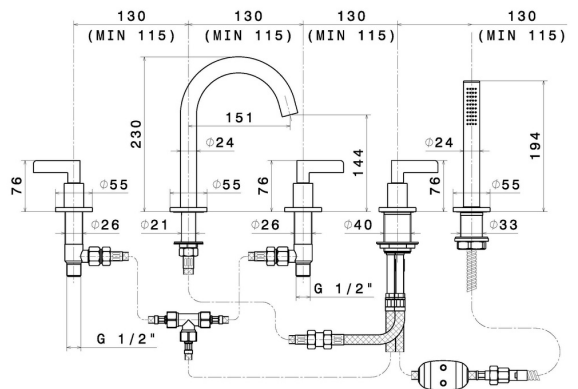

BLINK CHIC

71182C.61.020

5-hole complete set of deck-mounted mixer - finish PVD Glossy Gold

Luxury. With: spout, diverter, complete brass hand shower set.

PVD Glossy Gold

FEATURES

- | | |
|---------------|--------------------------|
| Material | Brass |
| Technology | Save Water |
| Installation | Deck-mounted |
| Hole type | 5 holes |
| Diverter type | Mechanic diverter |
| Water mixing | Mechanical |

TECHNICAL DRAWING

BLINK CHIC

71182C.61.020

5-hole complete set of deck-mounted mixer - finish PVD Glossy Gold

AVAILABLE FINISHES

61.020

PVD Glossy Gold

01.093