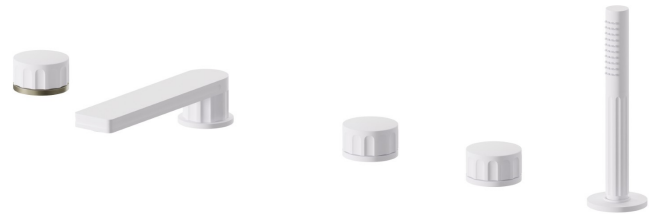

IONIKA

72882C.01.014

5-hole complete set of deck-mounted mixer - finish Matt White

With spout, diverter and brass hand shower set

FEATURES

Material	Brass
Technology	Save Water
Installation	Deck-mounted
Hole type	5 holes
Diverter type	Mechanic diverter
Water mixing	Mechanical

TECHNICAL DRAWING

IONIKA

72882C.01.014

5-hole complete set of deck-mounted mixer - finish Matt White

AVAILABLE FINISHES

01.014

Matt White

01.093

finish Matt Black

21.018

finish Chrome

59.064

finish PVD Brushed Gun Metal

59.066

finish PVD Brushed steel

59.067