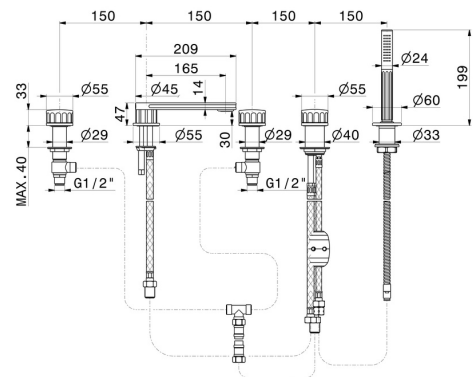

IONIKA

72882C.01.014

5-hole complete set of deck-mounted mixer - finish Matt White

With spout, diverter and brass hand shower set

FEATURES

Material	Brass
Technology	Save Water
Installation	Deck-mounted
Hole type	5 holes
Diverter type	Mechanic diverter
Water mixing	Mechanical

TECHNICAL DRAWING

IONIKA

72882C.01.014

5-hole complete set of deck-mounted mixer - finish Matt White

AVAILABLE FINISHES

01.014

Matt White

01.093