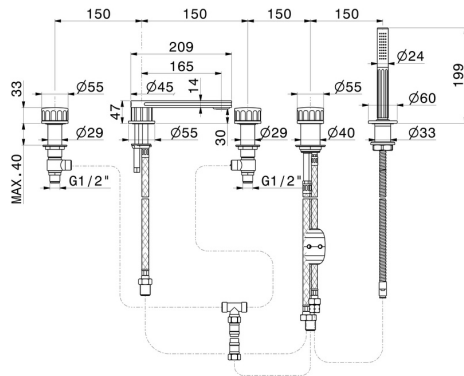

## 72882C.21.018

5-hole complete set of deck-mounted mixer - finish Chrome

With spout, diverter and brass hand shower set

### FEATURES

Material  
Technology  
Installation  
Hole type  
Diverter type  
Water mixing

**Brass**  
**Save Water**  
**Deck-mounted**  
**5 holes**  
**Mechanic diverter**  
**Mechanical**

### TECHNICAL DRAWING

**IONIKA**

**72882C.21.018**

5-hole complete set of deck-mounted mixer - finish Chrome

**AVAILABLE FINISHES**

---

**21.018**

Chrome