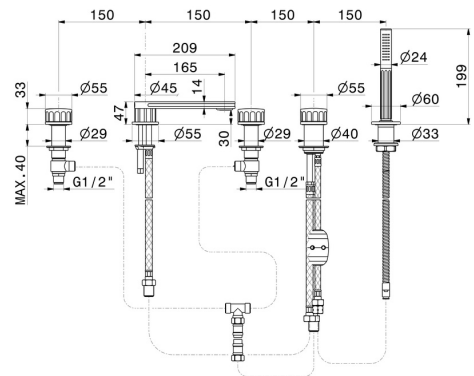

IONIKA

72882C.59.098

5-hole complete set of deck-mounted mixer - finish PVD
Brushed Pale Gold

With spout, diverter and brass hand shower set

PVD Brushed Pale Gold

FEATURES

- | | |
|---------------|--------------------------|
| Material | Brass |
| Technology | Save Water |
| Installation | Deck-mounted |
| Hole type | 5 holes |
| Diverter type | Mechanic diverter |
| Water mixing | Mechanical |

TECHNICAL DRAWING

IONIKA

72882C.59.098

5-hole complete set of deck-mounted mixer - finish PVD Brushed Pale Gold

AVAILABLE FINISHES

59.098

PVD Brushed Pale Gold

01.014