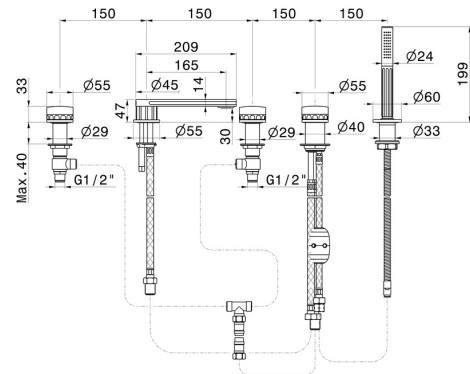

IONIKA SUPREME

72982C.01.014

5-hole complete set of deck-mounted mixer - finish Matt White

With spout, diverter and brass hand shower set

FEATURES

Material	Brass/Marble
Technology	Save Water
Installation	Deck-mounted
Hole type	5 holes
Diverter type	Mechanic diverter
Water mixing	Mechanical

TECHNICAL DRAWING

IONIKA SUPREME

72982C.01.014

5-hole complete set of deck-mounted mixer - finish Matt White

AVAILABLE FINISHES

01.014

Matt White

01.093