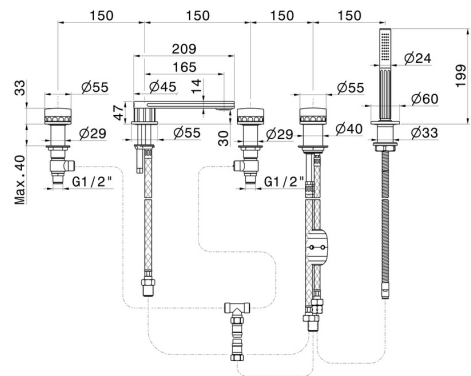

## 72982C.61.020

5-hole complete set of deck-mounted mixer - finish PVD Glossy Gold

With spout, diverter and brass hand shower set

### FEATURES

Material	<b>Brass/Marble</b>
Technology	<b>Save Water</b>
Installation	<b>Deck-mounted</b>
Hole type	<b>5 holes</b>
Diverter type	<b>Mechanic diverter</b>
Water mixing	<b>Mechanical</b>

### TECHNICAL DRAWING

**IONIKA SUPREME**

**72982C.61.020**

5-hole complete set of deck-mounted mixer - finish PVD Glossy Gold

**AVAILABLE FINISHES**

---

**61.020**

PVD Glossy Gold