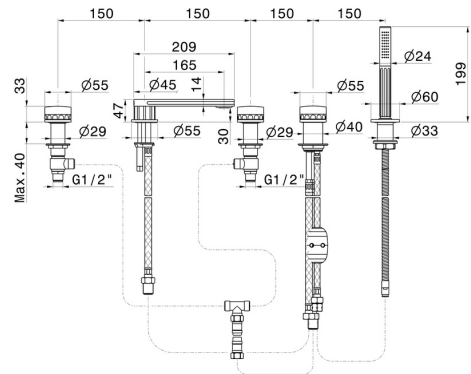

IONIKA ALLURE

73082C.01.014

5-hole complete set of deck-mounted mixer, spout, diverter and brass hand shower set - finish Matt White

FEATURES

Material	Brass/Marble
Installation	Deck-mounted
Hole type	5 holes
Diverter type	Mechanic diverter
Water mixing	Mechanical

TECHNICAL DRAWING

IONIKA ALLURE

73082C.01.014

5-hole complete set of deck-mounted mixer, spout, diverter and brass hand shower set - finish Matt White

AVAILABLE FINISHES

01.014

Matt White

01.093