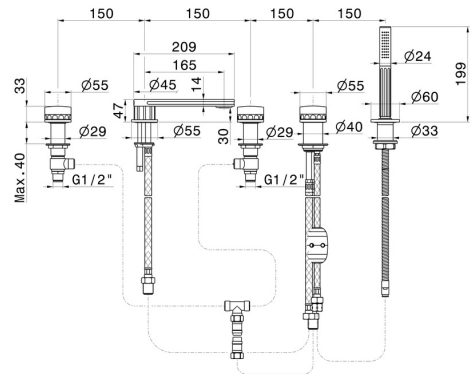

IONIKA ALLURE

73082C.21.018

5-hole complete set of deck-mounted mixer, spout, diverter and brass hand shower set - finish Chrome

Chrome

FEATURES

Material	Brass/Marble
Installation	Deck-mounted
Hole type	5 holes
Diverter type	Mechanic diverter
Water mixing	Mechanical

TECHNICAL DRAWING

IONIKA ALLURE

73082C.21.018

5-hole complete set of deck-mounted mixer, spout, diverter and brass hand shower set - finish Chrome

AVAILABLE FINISHES

21.018

Chrome

01.014