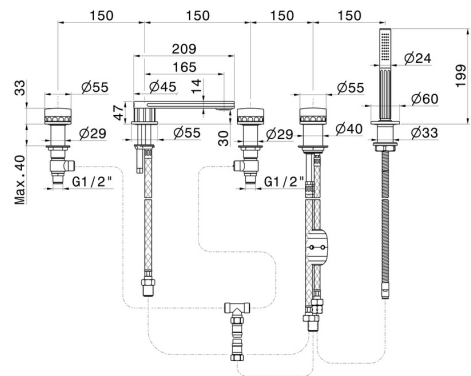

IONIKA ALLURE

73082C.59.064

5-hole complete set of deck-mounted mixer, spout, diverter and brass hand shower set - finish PVD Brushed Gun Metal

PVD Brushed Gun Metal

FEATURES

Material	Brass/Marble
Installation	Deck-mounted
Hole type	5 holes
Diverter type	Mechanic diverter
Water mixing	Mechanical

TECHNICAL DRAWING

IONIKA ALLURE

73082C.59.064

5-hole complete set of deck-mounted mixer, spout, diverter and brass hand shower set - finish PVD Brushed Gun Metal

AVAILABLE FINISHES

59.064

PVD Brushed Gun Metal