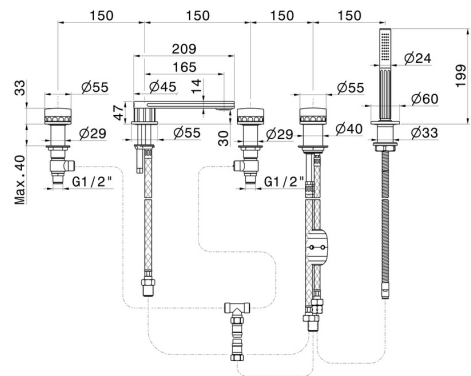

IONIKA ALLURE

73082C.59.098

5-hole complete set of deck-mounted mixer, spout, diverter and brass hand shower set - finish PVD Brushed Pale Gold

PVD Brushed Pale Gold

FEATURES

Material	Brass/Marble
Installation	Deck-mounted
Hole type	5 holes
Diverter type	Mechanic diverter
Water mixing	Mechanical

TECHNICAL DRAWING

IONIKA ALLURE

73082C.59.098

5-hole complete set of deck-mounted mixer, spout, diverter and brass hand shower set - finish PVD Brushed Pale Gold

AVAILABLE FINISHES

59.098

PVD Brushed Pale Gold