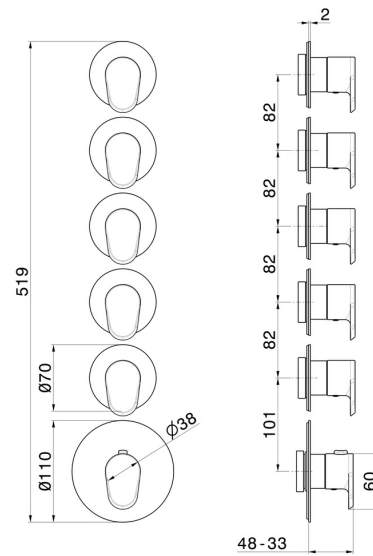

69878E.01.093

5 ways out concealed thermostatic multifunction selectors.
3/4" connections. Ø70 - finish Matt Black

FEATURES

Material	Brass
Installation	Wall concealed part
Outlets	5 Ways Out
Water mixing	Thermostatic
Required for installation	<u>27879.00.000</u>

TECHNICAL DRAWING

69878E.01.093

5 ways out concealed thermostatic multifunction selectors. 3/4" connections. Ø70 - finish Matt Black

AVAILABLE FINISHES

01.093

Matt Black

21.018

finish Chrome