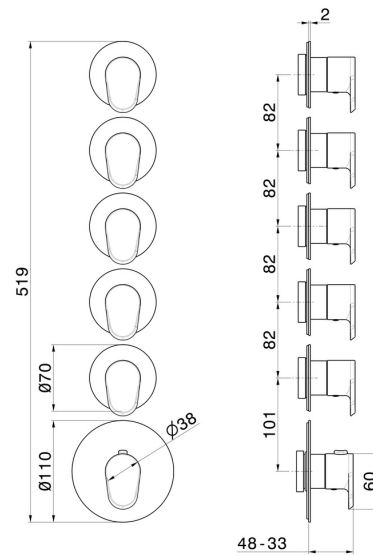

69878E.59.066

5 ways out concealed thermostatic multifunction selectors.
3/4" connections. Ø70 - finish PVD Brushed steel

FEATURES

Material	Brass
Installation	Wall concealed part
Outlets	5 Ways Out
Water mixing	Thermostatic
Required for installation	<u>27879.00.000</u>

TECHNICAL DRAWING

69878E.59.066

5 ways out concealed thermostatic multifunction selectors. 3/4" connections. Ø70 - finish PVD
Brushed steel

AVAILABLE FINISHES

59.066

PVD Brushed steel

01.093

finish Matt Black

21.018

finish Chrome

59.097

finish PVD Brushed Gold