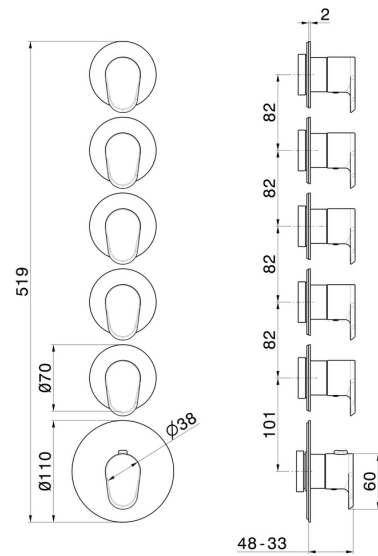

**69878E.59.097**

5 ways out concealed thermostatic multifunction selectors.  
 3/4" connections. Ø70 - finish PVD Brushed Gold

**FEATURES**

Material	<b>Brass</b>
Installation	<b>Wall concealed part</b>
Outlets	<b>5 Ways Out</b>
Water mixing	<b>Thermostatic</b>
Required for installation	<b><u>27879.00.000</u></b>

**TECHNICAL DRAWING**

**69878E.59.097**

5 ways out concealed thermostatic multifunction selectors. 3/4" connections. Ø70 - finish PVD  
Brushed Gold