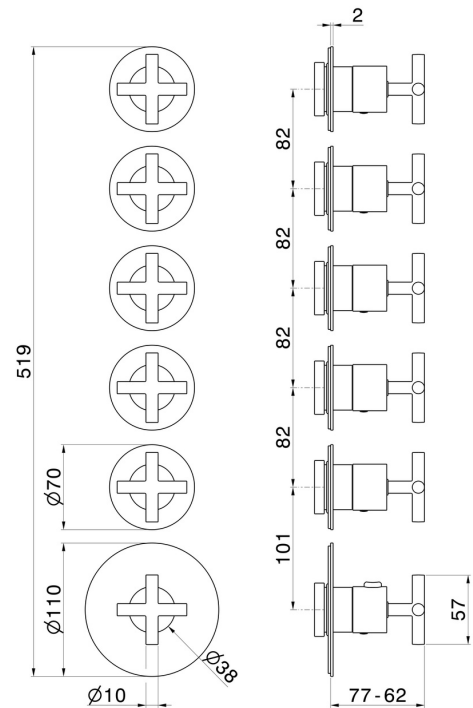

73418E.01.093

5 ways out concealed thermostatic multifunction selectors.
3/4" connections. Ø70. External part - finish Matt Black

FEATURES

Material	Brass
Installation	Wall concealed part
Outlets	5 Ways Out
Water mixing	Thermostatic
Required for installation	<u>27879.00.000</u>

TECHNICAL DRAWING

73418E.01.093

5 ways out concealed thermostatic multifunction selectors. 3/4" connections. Ø70. External part - finish Matt Black

AVAILABLE FINISHES

01.093

Matt Black

21.018

finish Chrome

47.083

finish Groove Bronze

58.061

finish PVD Copper Bronze

58.063

finish PVD Gun Metal

59.098

finish PVD Brushed Pale Gold