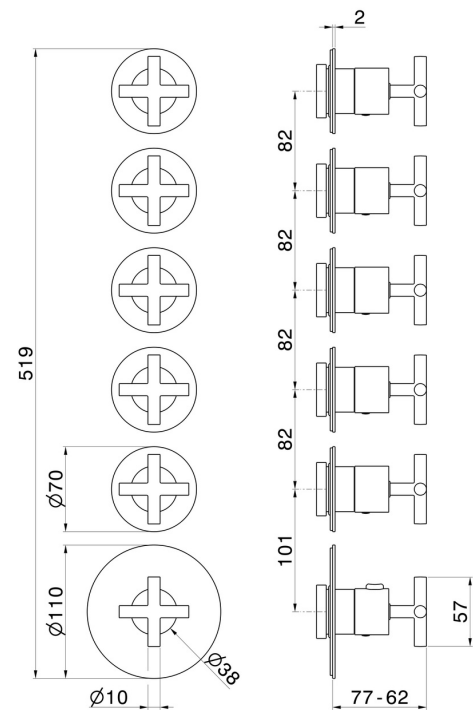

73418E.21.018

5 ways out concealed thermostatic multifunction selectors.
3/4" connections. Ø70. External part - finish Chrome

FEATURES

Material	Brass
Installation	Wall concealed part
Outlets	5 Ways Out
Water mixing	Thermostatic
Required for installation	<u>27879.00.000</u>

TECHNICAL DRAWING

73418E.21.018

5 ways out concealed thermostatic multifunction selectors. 3/4" connections. Ø70. External part - finish Chrome

AVAILABLE FINISHES

21.018
Chrome

01.093
finish Matt Black

47.083
finish Groove Bronze

58.061
finish PVD Copper Bronze

58.063
finish PVD Gun Metal

59.098
finish PVD Brushed Pale Gold

61.020
finish PVD Glossy Gold