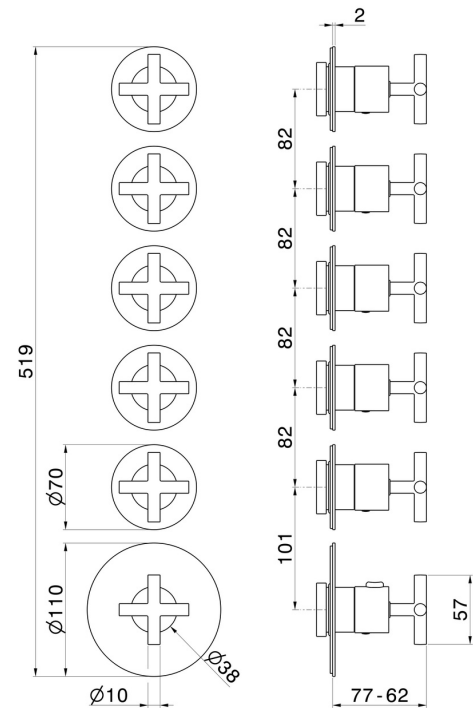

## 73418E.47.083

5 ways out concealed thermostatic multifunction selectors.  
3/4" connections. Ø70. External part - finish Groove Bronze

Groove Bronze

### FEATURES

|                           |                            |
|---------------------------|----------------------------|
| Material                  | <b>Brass</b>               |
| Installation              | <b>Wall concealed part</b> |
| Outlets                   | <b>5 Ways Out</b>          |
| Water mixing              | <b>Thermostatic</b>        |
| Required for installation | <b><u>27879.00.000</u></b> |

### TECHNICAL DRAWING

**73418E.47.083**

5 ways out concealed thermostatic multifunction selectors. 3/4" connections. Ø70. External part - finish Groove Bronze

**AVAILABLE FINISHES**

---

**47.083**

Groove Bronze