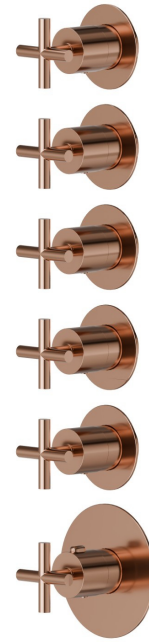

73418E.58.061

5 ways out concealed thermostatic multifunction selectors.
 3/4" connections. Ø70. External part - finish PVD Copper
 Bronze

PVD Copper Bronze

FEATURES

Material	Brass
Installation	Wall concealed part
Outlets	5 Ways Out
Water mixing	Thermostatic
Required for installation	<u>27879.00.000</u>

TECHNICAL DRAWING

73418E.58.061

5 ways out concealed thermostatic multifunction selectors. 3/4" connections. Ø70. External part - finish PVD Copper Bronze

AVAILABLE FINISHES

58.061

PVD Copper Bronze

01.093

finish Matt Black

21.018

finish Chrome

47.083

finish Groove Bronze

58.063

finish PVD Gun Metal

59.098

finish PVD Brushed Pale Gold

61.020

finish PVD Glossy Gold