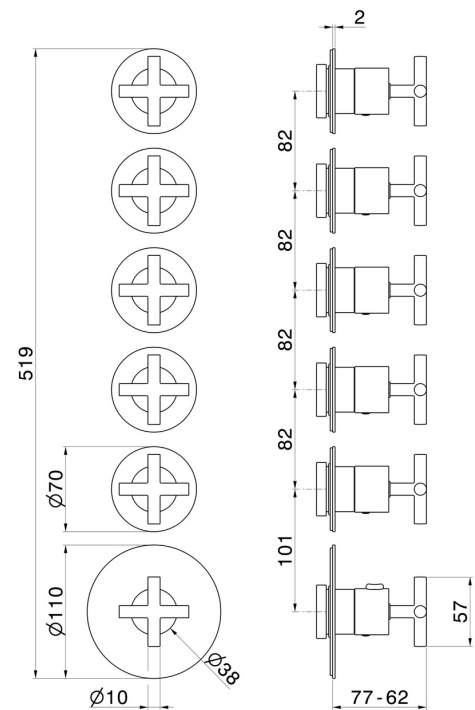

73418E.58.061

5 ways out concealed thermostatic multifunction selectors.
 3/4" connections. Ø70. External part - finish PVD Copper
 Bronze

PVD Copper Bronze

FEATURES

Material	Brass
Installation	Wall concealed part
Outlets	5 Ways Out
Water mixing	Thermostatic
Required for installation	<u>27879.00.000</u>

TECHNICAL DRAWING

73418E.58.061

5 ways out concealed thermostatic multifunction selectors. 3/4" connections. Ø70. External part - finish PVD Copper Bronze

AVAILABLE FINISHES

58.061

PVD Copper Bronze

01.093

finish Matt Black