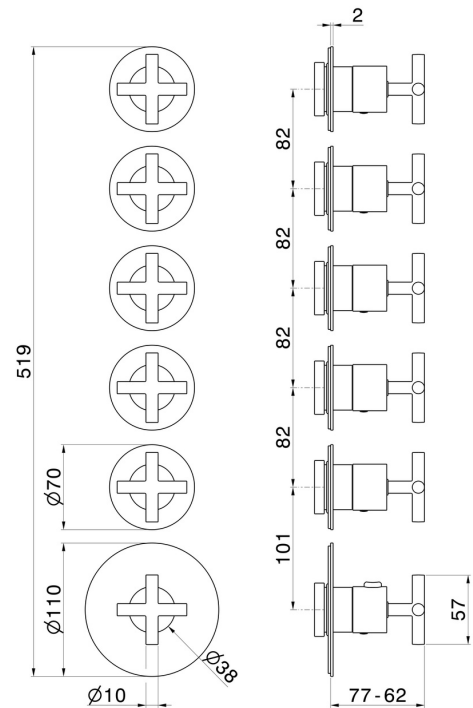

73418E.59.098

5 ways out concealed thermostatic multifunction selectors.
 3/4" connections. Ø70. External part - finish PVD Brushed
 Pale Gold

FEATURES

Material	Brass
Installation	Wall concealed part
Outlets	5 Ways Out
Water mixing	Thermostatic
Required for installation	<u>27879.00.000</u>

TECHNICAL DRAWING

73418E.59.098

5 ways out concealed thermostatic multifunction selectors. 3/4" connections. Ø70. External part - finish PVD Brushed Pale Gold

AVAILABLE FINISHES

59.098

PVD Brushed Pale Gold