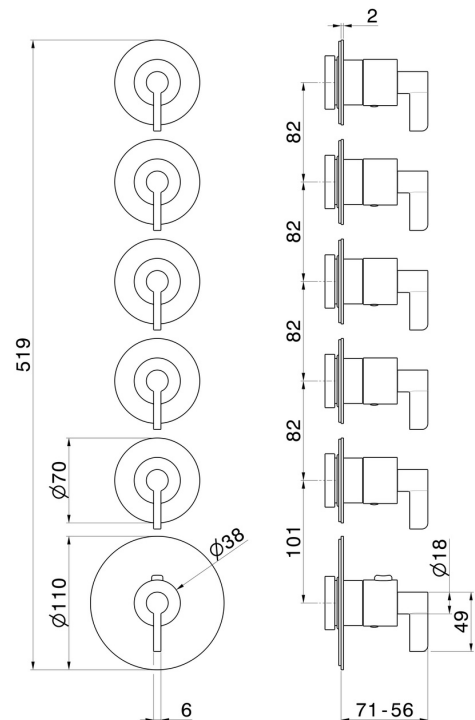

73425E.01.093

5 ways out concealed thermostatic multifunction selectors.
3/4" connections. Ø70. External part - finish Matt Black

FEATURES

Material	Brass
Installation	Wall concealed part
Outlets	5 Ways Out
Water mixing	Thermostatic
Required for installation	<u>27879.00.000</u>

TECHNICAL DRAWING

73425E.01.093

5 ways out concealed thermostatic multifunction selectors. 3/4" connections. Ø70. External part - finish Matt Black

AVAILABLE FINISHES

01.093

Matt Black

21.018

finish Chrome

47.083

finish Groove Bronze

58.061

finish PVD Copper Bronze

58.063

finish PVD Gun Metal

59.098

finish PVD Brushed Pale Gold

61.020

finish PVD Glossy Gold