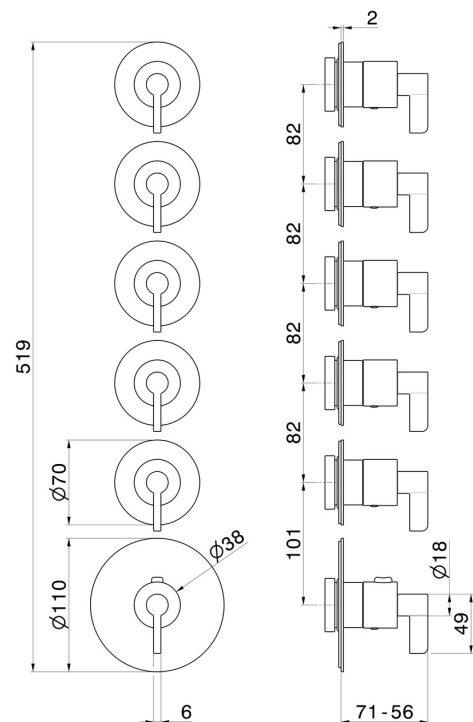

## 73425E.21.018

5 ways out concealed thermostatic multifunction selectors.  
3/4" connections. Ø70. External part - finish Chrome

### FEATURES

Material	<b>Brass</b>
Installation	<b>Wall concealed part</b>
Outlets	<b>5 Ways Out</b>
Water mixing	<b>Thermostatic</b>
Required for installation	<b><u>27879.00.000</u></b>

### TECHNICAL DRAWING

**73425E.21.018**

5 ways out concealed thermostatic multifunction selectors. 3/4" connections. Ø70. External part - finish Chrome

**AVAILABLE FINISHES**

---

**21.018**  
Chrome

**01.093**  
finish Matt Black