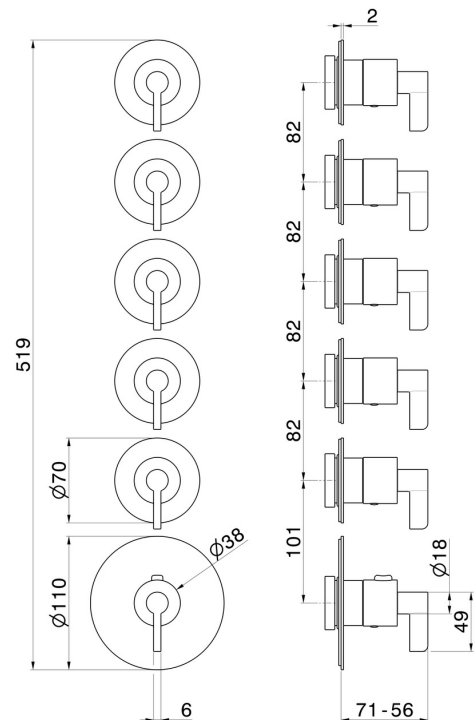

**73425E.47.083**

5 ways out concealed thermostatic multifunction selectors.  
3/4" connections. Ø70. External part - finish Groove Bronze

**FEATURES**

Material	<b>Brass</b>
Installation	<b>Wall concealed part</b>
Outlets	<b>5 Ways Out</b>
Water mixing	<b>Thermostatic</b>
Required for installation	<b><u>27879.00.000</u></b>

**TECHNICAL DRAWING**

**73425E.47.083**

5 ways out concealed thermostatic multifunction selectors. 3/4" connections. Ø70. External part - finish Groove Bronze

**AVAILABLE FINISHES**

---

**47.083**

Groove Bronze

**01.093**

finish Matt Black

**21.018**

finish Chrome

**58.061**

finish PVD Copper Bronze

**58.063**

finish PVD Gun Metal

**59.098**

finish PVD Brushed Pale Gold

**61.020**

finish PVD Glossy Gold