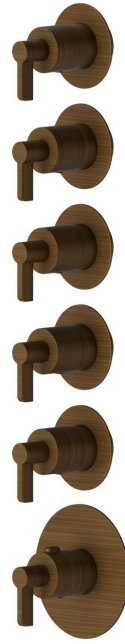

**73425E.47.083**

5 ways out concealed thermostatic multifunction selectors.  
3/4" connections. Ø70. External part - finish Groove Bronze

**FEATURES**

Material	<b>Brass</b>
Installation	<b>Wall concealed part</b>
Outlets	<b>5 Ways Out</b>
Water mixing	<b>Thermostatic</b>
Required for installation	<b><u>27879.00.000</u></b>

**TECHNICAL DRAWING**

**73425E.47.083**

5 ways out concealed thermostatic multifunction selectors. 3/4" connections. Ø70. External part - finish Groove Bronze

**AVAILABLE FINISHES**

---

**47.083**

Groove Bronze

**01.093**

finish Matt Black

**21.018**

finish Chrome

**58.061**

finish PVD Copper Bronze

**58.063**

finish PVD Gun Metal

**59.098**

finish PVD Brushed Pale Gold

**61.020**

finish PVD Glossy Gold