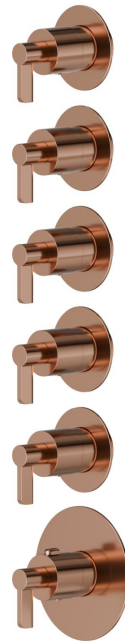

## 73425E.58.061

5 ways out concealed thermostatic multifunction selectors.  
3/4" connections. Ø70. External part - finish PVD Copper  
Bronze

PVD Copper Bronze

### TECHNICAL DRAWING

**73425E.58.061**

5 ways out concealed thermostatic multifunction selectors. 3/4" connections. Ø70. External part - finish PVD Copper Bronze

**AVAILABLE FINISHES**

---

**58.061**

PVD Copper Bronze

**01.093**

finish Matt Black

**21.018**

finish Chrome

**47.083**

finish Groove Bronze

**58.063**

finish PVD Gun Metal

**59.098**

finish PVD Brushed Pale Gold

**61.020**

finish PVD Glossy Gold