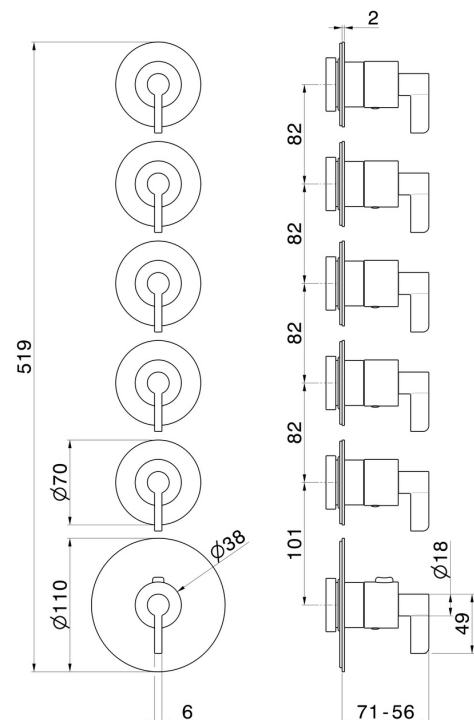

## 73425E.58.061

5 ways out concealed thermostatic multifunction selectors.  
3/4" connections. Ø70. External part - finish PVD Copper  
Bronze

PVD Copper Bronze

### FEATURES

Material	<b>Brass</b>
Installation	<b>Wall concealed part</b>
Outlets	<b>5 Ways Out</b>
Water mixing	<b>Thermostatic</b>
Required for installation	<b><u>27879.00.000</u></b>

### TECHNICAL DRAWING

**73425E.58.061**

5 ways out concealed thermostatic multifunction selectors. 3/4" connections. Ø70. External part - finish PVD Copper Bronze

**AVAILABLE FINISHES**

---

**58.061**

PVD Copper Bronze

**59.098**

finish PVD Brushed Pale Gold

**61.020**

finish PVD Glossy Gold