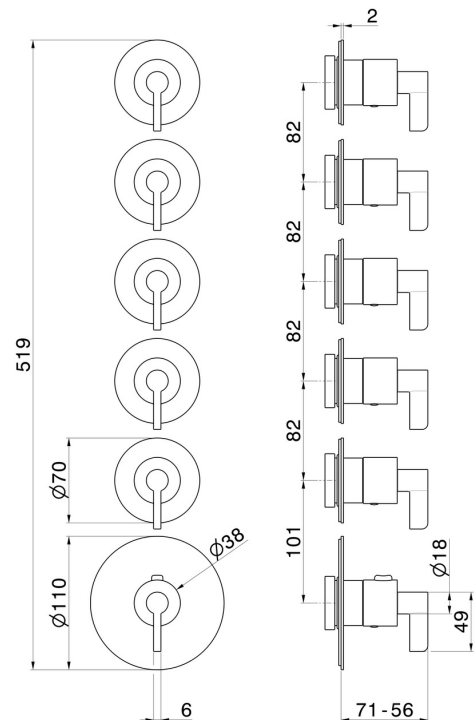

73425E.59.098

5 ways out concealed thermostatic multifunction selectors.
 3/4" connections. Ø70. External part - finish PVD Brushed
 Pale Gold

PVD Brushed Pale Gold

FEATURES

Material	Brass
Installation	Wall concealed part
Outlets	5 Ways Out
Water mixing	Thermostatic
Required for installation	<u>27879.00.000</u>

TECHNICAL DRAWING

73425E.59.098

5 ways out concealed thermostatic multifunction selectors. 3/4" connections. Ø70. External part - finish PVD Brushed Pale Gold

AVAILABLE FINISHES

59.098

PVD Brushed Pale Gold