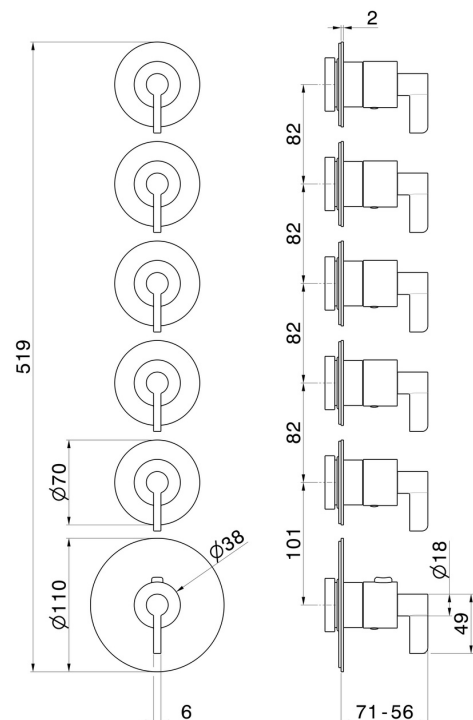

73432E.01.093

5 ways out concealed thermostatic multifunction selectors.
3/4" connections. Ø70. External part. LUXURY - finish Matt Black

FEATURES

Material	Brass
Installation	Wall concealed part
Outlets	5 Ways Out
Water mixing	Thermostatic
Required for installation	<u>27879.00.000</u>

TECHNICAL DRAWING

 **AR Preview**
try it in your home

More Details
on our [website](#)

73432E.01.093

5 ways out concealed thermostatic multifunction selectors. 3/4" connections. Ø70. External part.
LUXURY - finish Matt Black