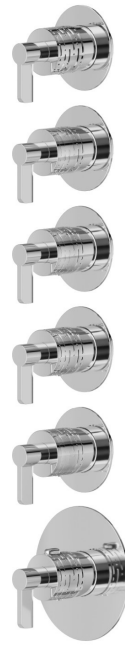

73432E.21.018

5 ways out concealed thermostatic multifunction selectors.
3/4" connections. Ø70. External part. LUXURY - finish Chrome

FEATURES

Material	Brass
Installation	Wall concealed part
Outlets	5 Ways Out
Water mixing	Thermostatic
Required for installation	<u>27879.00.000</u>

TECHNICAL DRAWING

73432E.21.018

5 ways out concealed thermostatic multifunction selectors. 3/4" connections. Ø70. External part.
LUXURY - finish Chrome

AVAILABLE FINISHES

21.018
Chrome

01.093
finish Matt Black

47.083
finish Groove Bronze

58.061
finish PVD Copper Bronze

58.063
finish PVD Gun Metal

59.098
finish PVD Brushed Pale Gold

61.020
finish PVD Glossy Gold