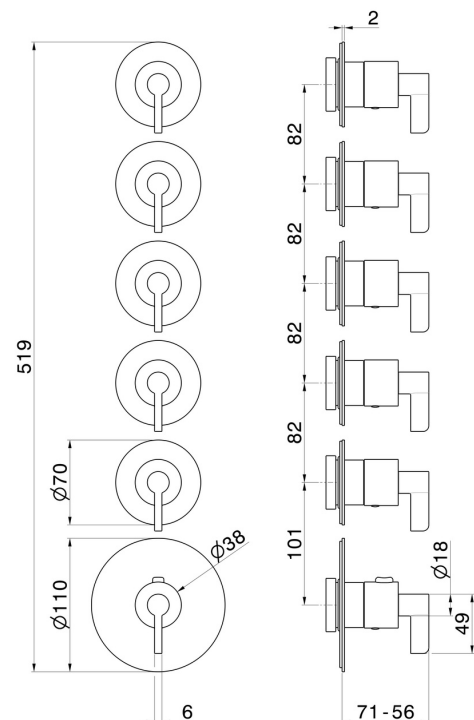

73432E.21.018

5 ways out concealed thermostatic multifunction selectors.
3/4" connections. Ø70. External part. LUXURY - finish Chrome

FEATURES

Material	Brass
Installation	Wall concealed part
Outlets	5 Ways Out
Water mixing	Thermostatic
Required for installation	<u>27879.00.000</u>

TECHNICAL DRAWING

73432E.21.018

5 ways out concealed thermostatic multifunction selectors. 3/4" connections. Ø70. External part.
LUXURY - finish Chrome

AVAILABLE FINISHES

21.018
Chrome

01.093
finish Matt Black

47.083
finish Groove Bronze

58.061
finish PVD Copper Bronze

58.063
finish PVD Gun Metal

59.098
finish PVD Brushed Pale Gold

61.020
finish PVD Glossy Gold