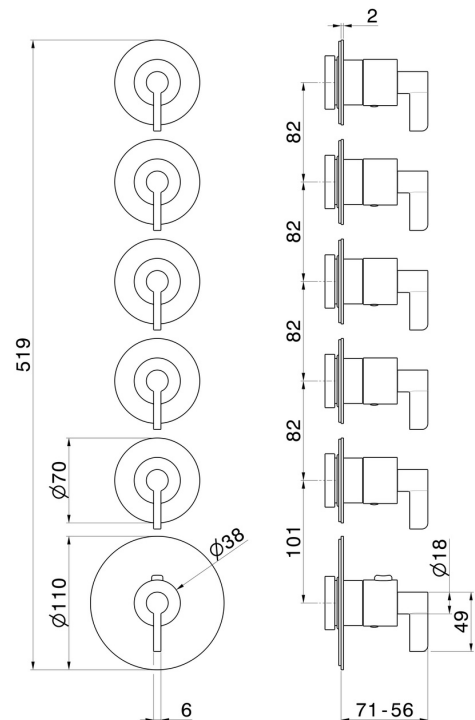

73432E.47.083

5 ways out concealed thermostatic multifunction selectors.
 3/4" connections. Ø70. External part. LUXURY - finish Groove
 Bronze

FEATURES

Material	Brass
Installation	Wall concealed part
Outlets	5 Ways Out
Water mixing	Thermostatic
Required for installation	<u>27879.00.000</u>

TECHNICAL DRAWING

73432E.47.083

5 ways out concealed thermostatic multifunction selectors. 3/4" connections. Ø70. External part.
LUXURY - finish Groove Bronze

AVAILABLE FINISHES

47.083

Groove Bronze

01.093

finish Matt Black

21.018

finish Chrome

58.061

finish PVD Copper Bronze

58.063

finish PVD Gun Metal

59.098

finish PVD Brushed Pale Gold

61.020

finish PVD Glossy Gold