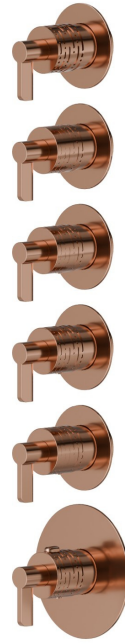

73432E.58.061

5 ways out concealed thermostatic multifunction selectors.
 3/4" connections. Ø70. External part. LUXURY - finish PVD
 Copper Bronze

FEATURES

| | |
|---------------------------|----------------------------|
| Material | Brass |
| Installation | Wall concealed part |
| Outlets | 5 Ways Out |
| Water mixing | Thermostatic |
| Required for installation | <u>27879.00.000</u> |

TECHNICAL DRAWING

73432E.58.061

5 ways out concealed thermostatic multifunction selectors. 3/4" connections. Ø70. External part.
LUXURY - finish PVD Copper Bronze

AVAILABLE FINISHES

58.061
PVD Copper Bronze

01.093
finish Matt Black

21.018
finish Chrome

47.083
finish Groove Bronze

58.063
finish PVD Gun Metal

59.098
finish PVD Brushed Pale Gold

61.020
finish PVD Glossy Gold