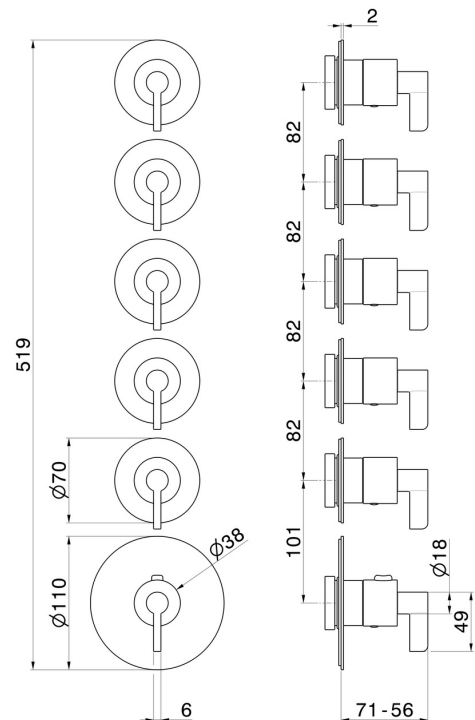

73432E.58.061

5 ways out concealed thermostatic multifunction selectors.
 3/4" connections. Ø70. External part. LUXURY - finish PVD
 Copper Bronze

FEATURES

| | |
|---------------------------|----------------------------|
| Material | Brass |
| Installation | Wall concealed part |
| Outlets | 5 Ways Out |
| Water mixing | Thermostatic |
| Required for installation | <u>27879.00.000</u> |

TECHNICAL DRAWING

73432E.58.061

5 ways out concealed thermostatic multifunction selectors. 3/4" connections. Ø70. External part.
LUXURY - finish PVD Copper Bronze

AVAILABLE FINISHES

58.061
PVD Copper Bronze

01.093
finish Matt Black

21.018
finish Chrome

47.083
finish Groove Bronze

58.063
finish PVD Gun Metal

59.098
finish PVD Brushed Pale Gold

61.020
finish PVD Glossy Gold