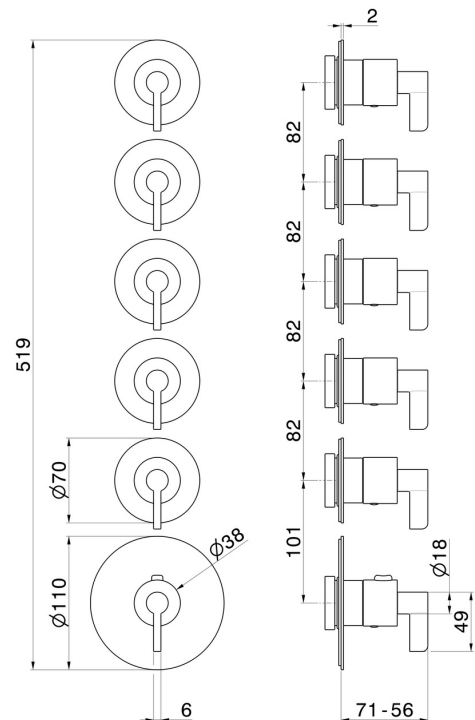

## 73432E.58.063

5 ways out concealed thermostatic multifunction selectors.  
 3/4" connections. Ø70. External part. LUXURY - finish PVD  
 Gun Metal

### FEATURES

Material	<b>Brass</b>
Installation	<b>Wall concealed part</b>
Outlets	<b>5 Ways Out</b>
Water mixing	<b>Thermostatic</b>
Required for installation	<b><u>27879.00.000</u></b>

### TECHNICAL DRAWING

**73432E.58.063**

5 ways out concealed thermostatic multifunction selectors. 3/4" connections. Ø70. External part.  
LUXURY - finish PVD Gun Metal

**AVAILABLE FINISHES**

---

**58.063**