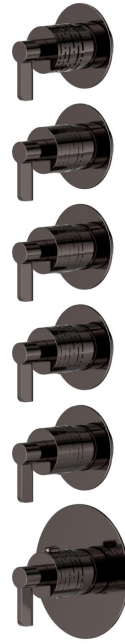

## 73432E.58.063

5 ways out concealed thermostatic multifunction selectors.  
 3/4" connections. Ø70. External part. LUXURY - finish PVD  
 Gun Metal

### FEATURES

Material	<b>Brass</b>
Installation	<b>Wall concealed part</b>
Outlets	<b>5 Ways Out</b>
Water mixing	<b>Thermostatic</b>
Required for installation	<b><u>27879.00.000</u></b>

### TECHNICAL DRAWING

**73432E.58.063**

5 ways out concealed thermostatic multifunction selectors. 3/4" connections. Ø70. External part.  
LUXURY - finish PVD Gun Metal

**AVAILABLE FINISHES**

---

**58.063**

PVD Gun Metal

**01.093**

finish Matt Black

**21.018**

finish Chrome

**47.083**

finish Groove Bronze

**58.061**