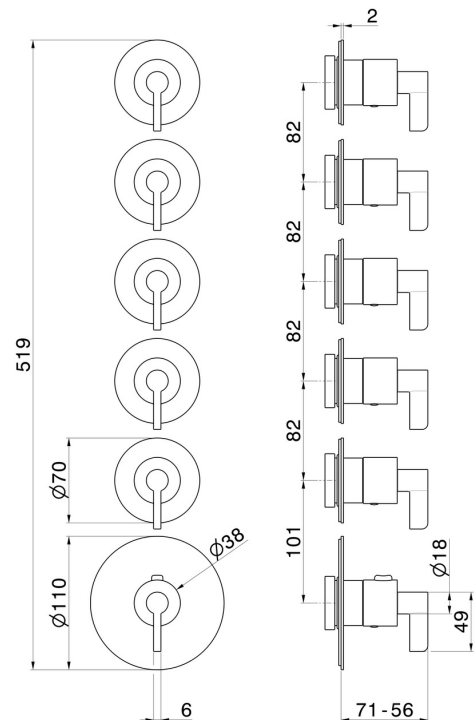

73432E.59.098

5 ways out concealed thermostatic multifunction selectors.
 3/4" connections. Ø70. External part. LUXURY - finish PVD
 Brushed Pale Gold

PVD Brushed Pale Gold

FEATURES

Material	Brass
Installation	Wall concealed part
Outlets	5 Ways Out
Water mixing	Thermostatic
Required for installation	<u>27879.00.000</u>

TECHNICAL DRAWING

73432E.59.098

5 ways out concealed thermostatic multifunction selectors. 3/4" connections. Ø70. External part.
LUXURY - finish PVD Brushed Pale Gold

AVAILABLE FINISHES

59.098

PVD Brushed Pale Gold