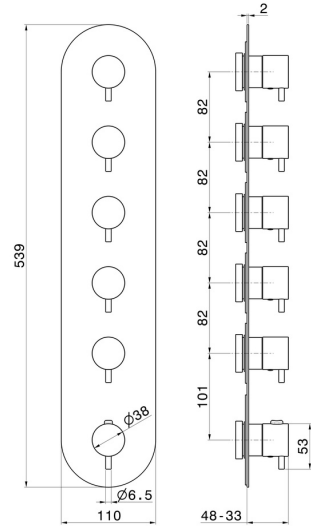

67605E.01.014

5 ways out concealed thermostatic multifunction selectors.
3/4" connections. External part - finish Matt White

FEATURES

Material	Brass
Installation	Wall concealed part
Outlets	5 Ways Out
Water mixing	Thermostatic
Required for installation	<u>27879.00.000</u>

TECHNICAL DRAWING

67605E.01.014

5 ways out concealed thermostatic multifunction selectors. 3/4" connections. External part - finish Matt White

AVAILABLE FINISHES

01.014

Matt White

01.093

finish Matt Black

21.018

finish Chrome

47.083

finish Groove Bronze

58.061

finish PVD Copper Bronze

58.063

finish PVD Gun Metal