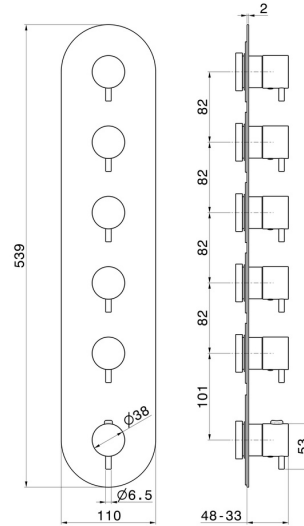

67605E.01.093

5 ways out concealed thermostatic multifunction selectors.
3/4" connections. External part - finish Matt Black

FEATURES

Material	Brass
Installation	Wall concealed part
Outlets	5 Ways Out
Water mixing	Thermostatic
Required for installation	<u>27879.00.000</u>

TECHNICAL DRAWING

67605E.01.093

5 ways out concealed thermostatic multifunction selectors. 3/4" connections. External part - finish Matt Black

AVAILABLE FINISHES

01.093

Matt Black

01.014

finish Matt White

21.018

finish Chrome

47.083

finish Groove Bronze

58.061

finish PVD Copper Bronze

58.063

finish PVD Gun Metal