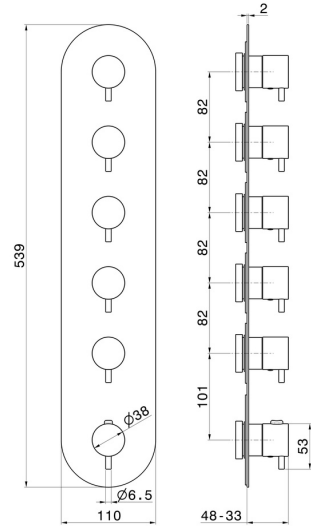

67605E.21.018

5 ways out concealed thermostatic multifunction selectors.
3/4" connections. External part - finish Chrome

FEATURES

Material	Brass
Installation	Wall concealed part
Outlets	5 Ways Out
Water mixing	Thermostatic
Required for installation	<u>27879.00.000</u>

TECHNICAL DRAWING

67605E.21.018

5 ways out concealed thermostatic multifunction selectors. 3/4" connections. External part - finish Chrome

AVAILABLE FINISHES

21.018

Chrome

01.014

finish Matt White