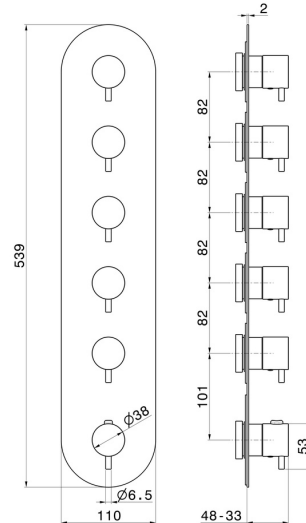

67605E.47.083

5 ways out concealed thermostatic multifunction selectors.
3/4" connections. External part - finish Groove Bronze

Groove Bronze

FEATURES

| | |
|---------------------------|----------------------------|
| Material | Brass |
| Installation | Wall concealed part |
| Outlets | 5 Ways Out |
| Water mixing | Thermostatic |
| Required for installation | <u>27879.00.000</u> |

TECHNICAL DRAWING

 **AR Preview**
try it in your home

More Details
on our [website](#)

67605E.47.083

5 ways out concealed thermostatic multifunction selectors. 3/4" connections. External part - finish Groove Bronze